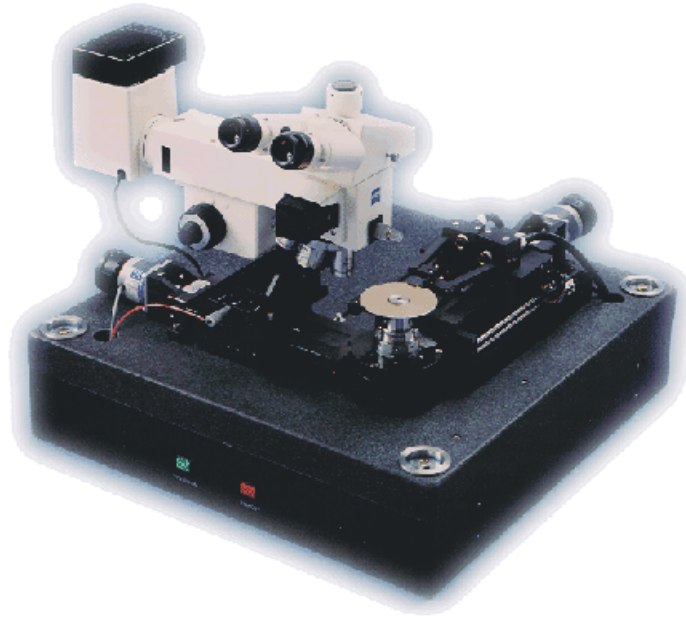

THôT Technologies, Inc.

Catalog of:

- Products**
- Product Options**
- Services**
- Terms and Conditions**

THôT

A principal god of Egypt. His name signifies "The Measurer". Inventor of all sciences, letters, learning and fine arts. Sometimes depicted as a man with an Ibis head. Typically shown holding a pen and recording palette